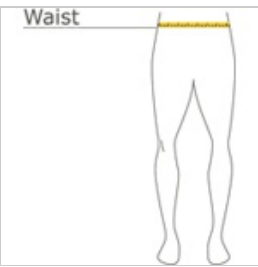

# Sport-Tek® PosiCharge® Competitor™ Pocketed Short. ST355P

Our lightweight, unlined short with pockets wicks moisture and locks in colors.

- 3.8-ounce, 100% polyester interlock with PosiCharge technology
- Removable tag for comfort and relabeling
- Elastic waistband
- Continuous loop draw cord
- Side pockets
- 9-inch inseam

front

back

## HOW TO MEASURE

### WAIST

Measure around the smallest part of the natural waist.